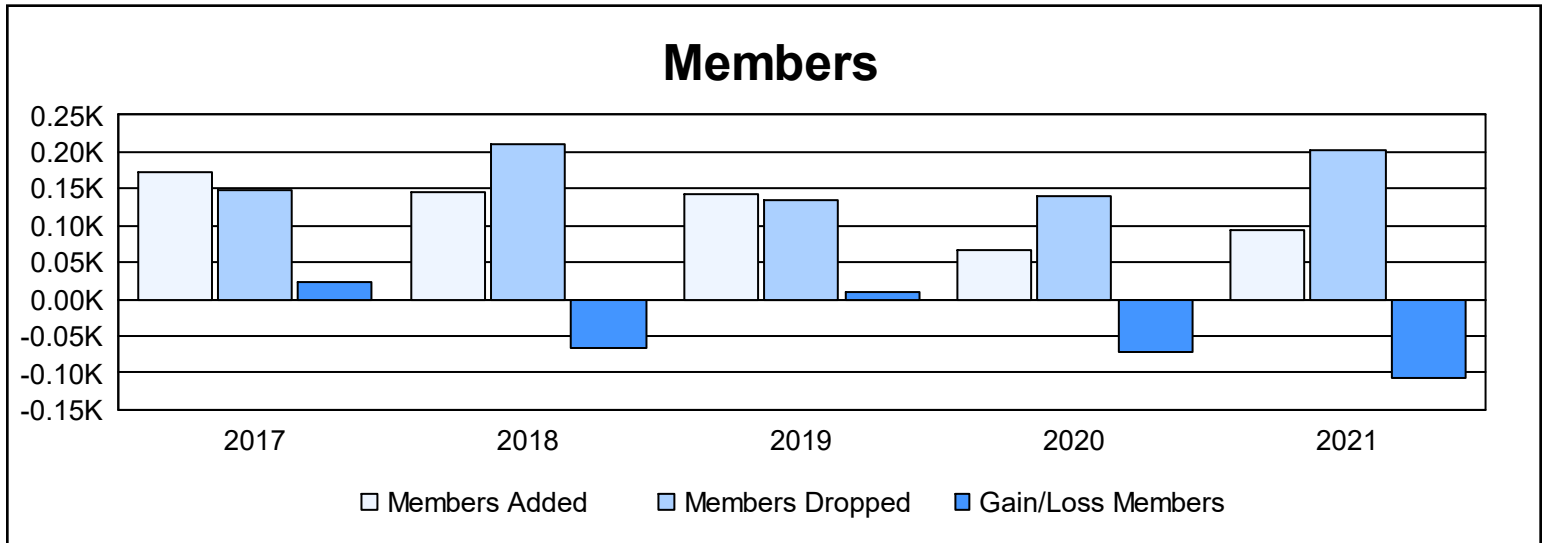

Year	New Clubs	Dropped Clubs	Gain/ Loss Clubs	New Members	Charter Members	Reinstate Members	Transfer Members	Total Member Added	Total Members Dropped	Gain/ Loss Members
2016-2017	0	0	0	163	0	5	4	172	149	23
2017-2018	0	1	-1	133	0	5	8	146	211	-65
2018-2019	0	0	0	134	0	8	2	144	134	10
2019-2020	0	0	0	59	0	4	5	68	141	-73
2020-2021	1	0	1	69	10	11	4	94	202	-108
Average	0	0	0	112	2	7	5	125	167	-43

Membership Composition June 2021 Cumulative

Gender Composition June 2021 Cumulative